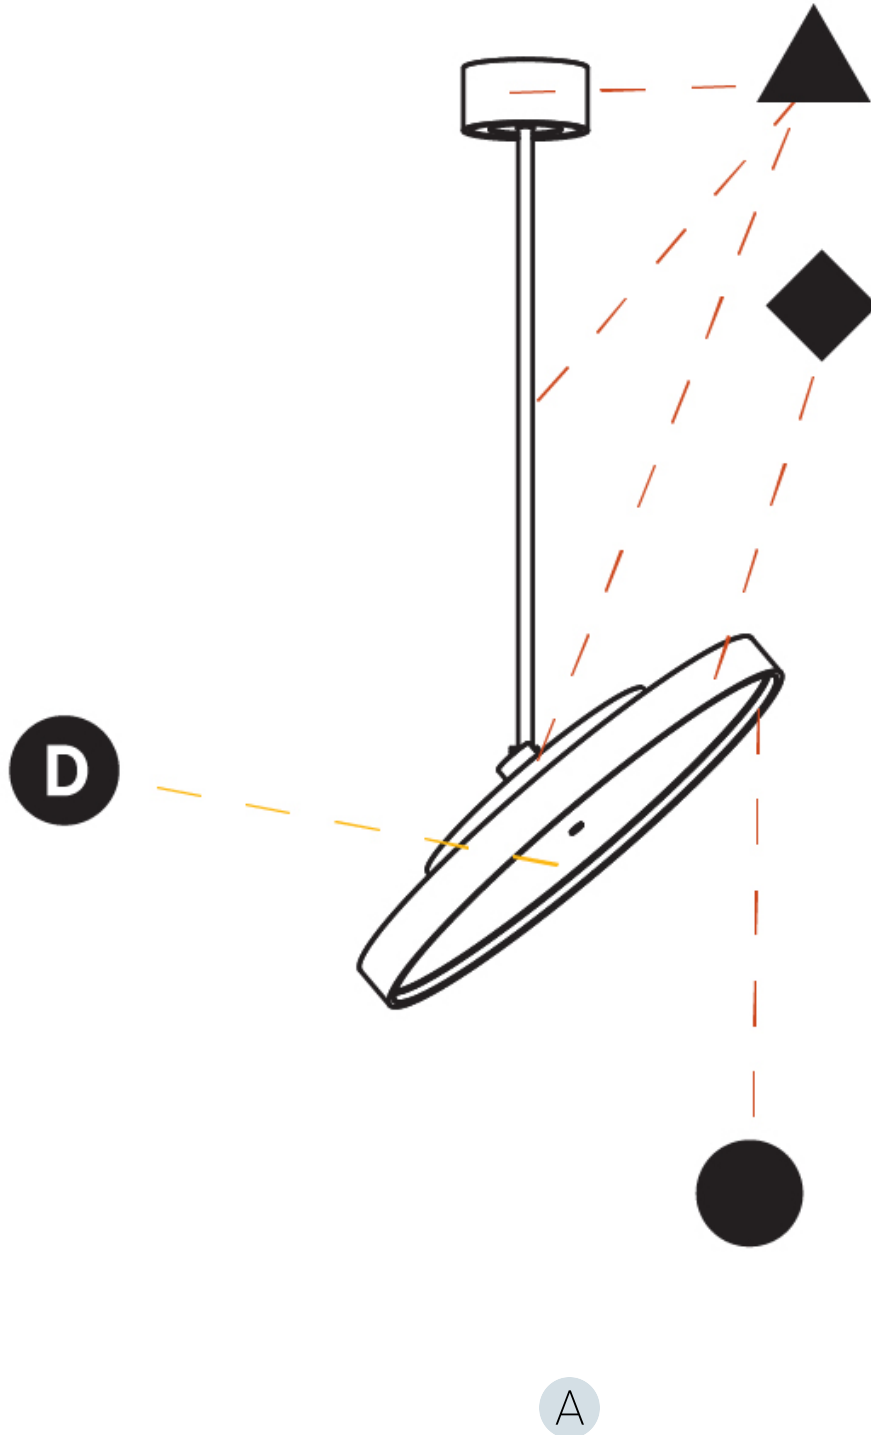

SIGN DIVA FLEX KORONA SUSPENSION

A30865-

PROJECT	
TYPE	
SPECIFIER	
QUANTITY	
DATE