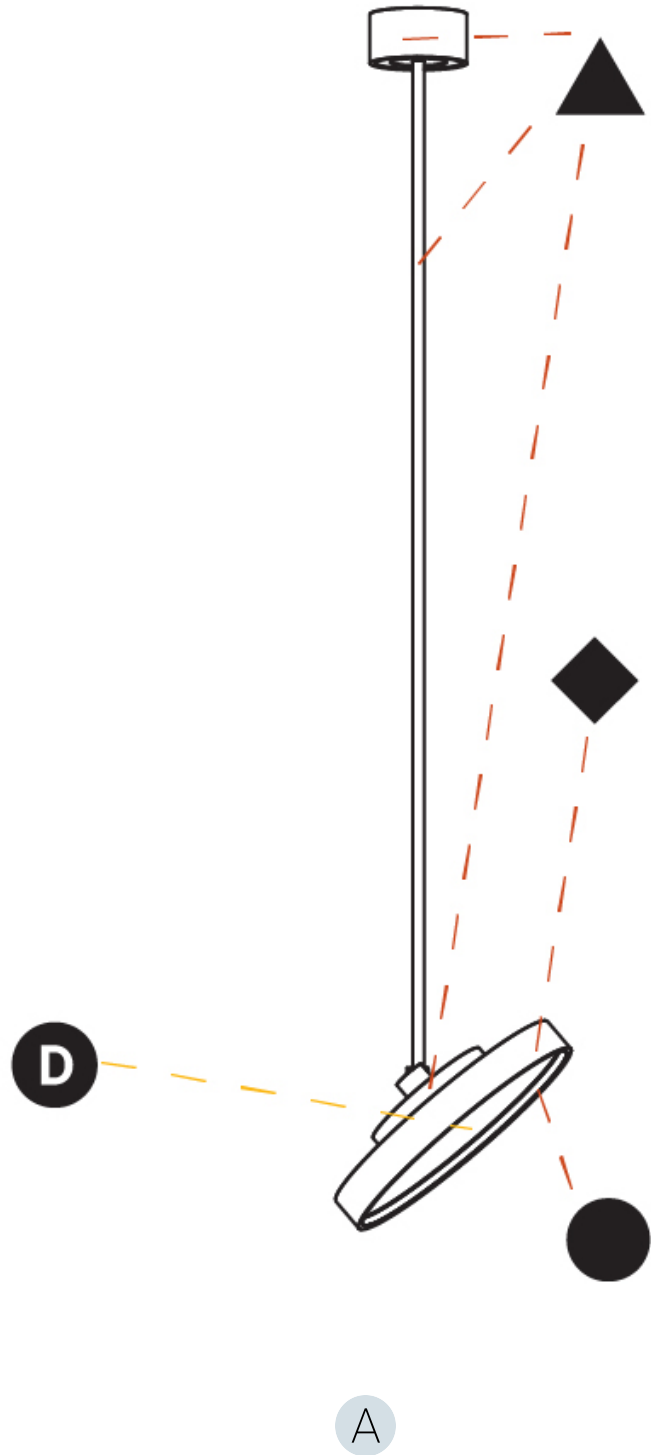

SIGN DIVA FLEX KORONA SUSPENSION

A30864-

PROJECT	_____
TYPE	_____
SPECIFIER	_____
QUANTITY	_____
DATE	_____